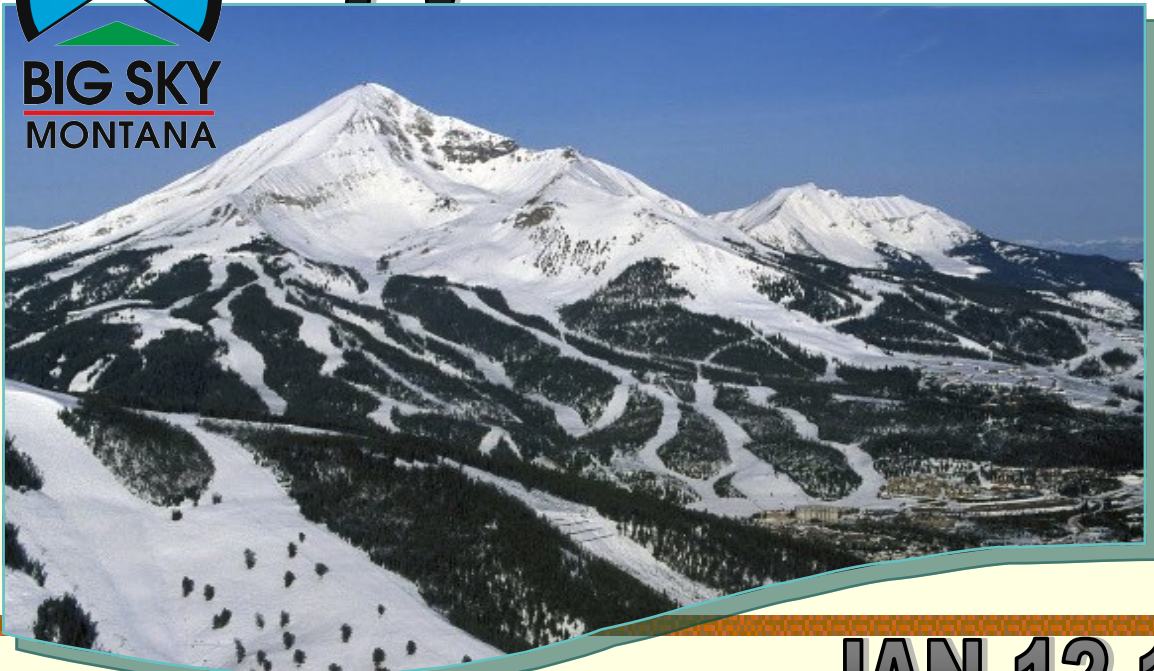

Enjoy "The Summit" at BIG SKY!

36 Lifts

317 Runs

5,750 Acres

JAN 12-19, 2019

PACKAGE PRICE:

\$1,895 PP (DBL OCCP)

- 7 nights in Luxurious 4 Star "Summit at Big Sky"
 - TRUE "Ski In Ski Out"
 - Group Air w/RT Transfers
 - Hot Daily Breakfast Included
 - 5 Days Skiing w/6th Day Optional
 - Welcome Party, Dinner & Apres' & More*
 - Optional Excursion to Yellowstone
 - Deduct for Ikon Pass
 - Lodging upgrades \$200 & \$280
- Contact Marshall for lodging specifics
- *post trip party if funds are available